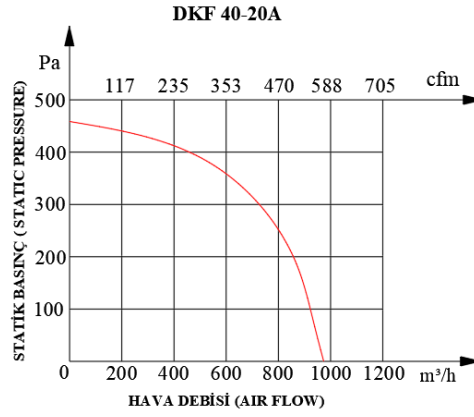

DKF

DIKDÖRTGEN KANAL TİPİ RADYAL FANLAR RECTANGULAR IN-LINE RADIAL FANS

DKF 60-35B

DKF 70-40A

DKF 70-40B

DKF 80-50

DKF 100-50