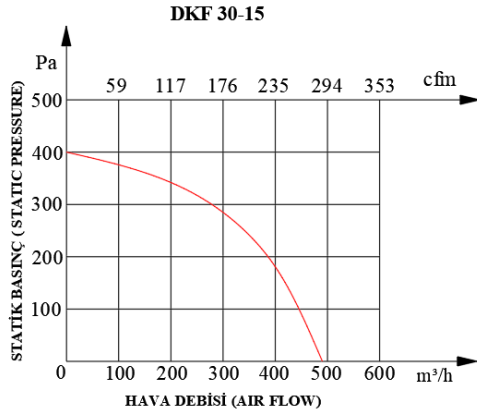

DKF

DIKDÖRTGEN KANAL TİPİ RADYAL FANLAR RECTANGULAR IN-LINE RADIAL FANS

DKF 60-35B

DKF 70-40A

DKF 70-40B

DKF 80-50

DKF 100-50