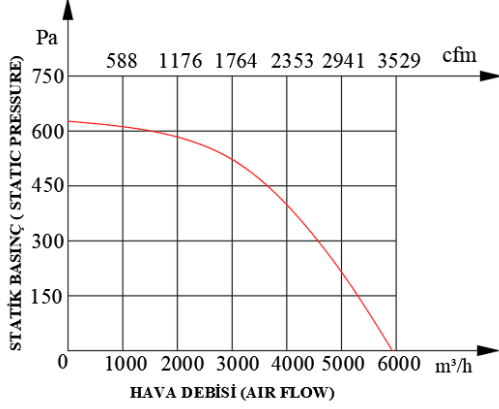

DKF

DIKDÖRTGEN KANAL TİPİ RADYAL FANLAR RECTANGULAR IN-LINE RADIAL FANS

DKF 60-35B

DKF 70-40A

DKF 70-40B

DKF 80-50

DKF 100-50