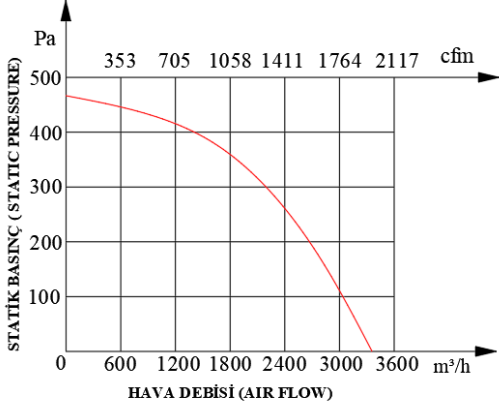

DKF

DIKDÖRTGEN KANAL TİPİ RADYAL FANLAR RECTANGULAR IN-LINE RADIAL FANS

DKF 60-35B

DKF 70-40A

DKF 70-40B

DKF 80-50

DKF 100-50