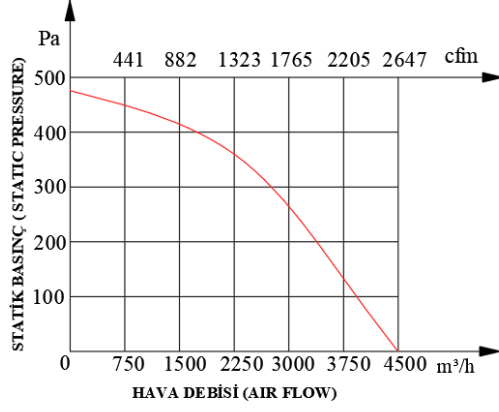

DKF

DIKDÖRTGEN KANAL TİPİ RADYAL FANLAR RECTANGULAR IN-LINE RADIAL FANS

DKF 60-35B

DKF 70-40A

DKF 70-40B

DKF 80-50

DKF 100-50