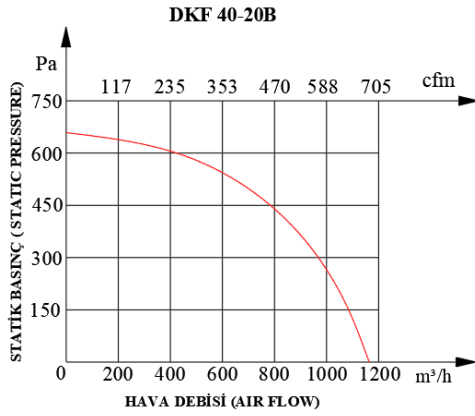

DKF

DIKDÖRTGEN KANAL TİPİ RADYAL FANLAR RECTANGULAR IN-LINE RADIAL FANS

DKF 60-35B

DKF 70-40A

DKF 70-40B

DKF 80-50

DKF 100-50