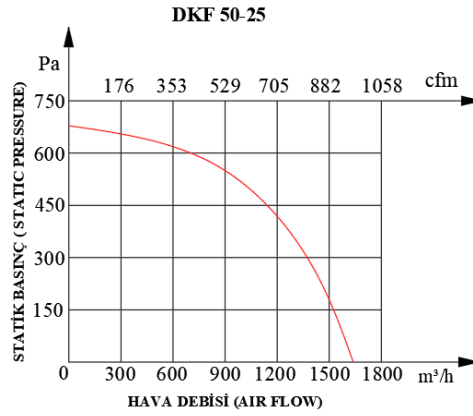

DKF

DIKDÖRTGEN KANAL TİPİ RADYAL FANLAR RECTANGULAR IN-LINE RADIAL FANS

DKF 60-35B

DKF 70-40A

DKF 70-40B

DKF 80-50

DKF 100-50