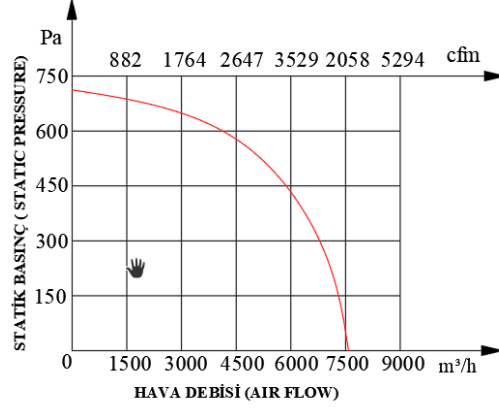

DKF

DIKDÖRTGEN KANAL TİPİ RADYAL FANLAR RECTANGULAR IN-LINE RADIAL FANS

DKF 60-35B

DKF 70-40A

DKF 70-40B

DKF 80-50

DKF 100-50