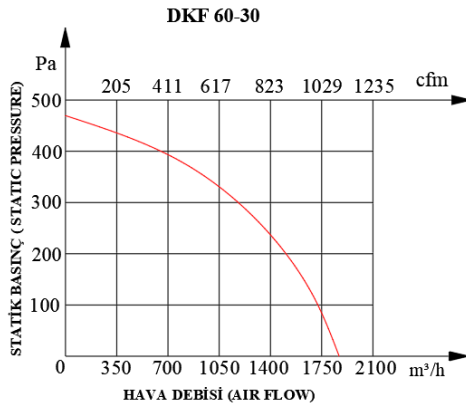

DKF

DIKDÖRTGEN KANAL TİPİ RADYAL FANLAR RECTANGULAR IN-LINE RADIAL FANS

DKF 60-35B

DKF 70-40A

DKF 70-40B

DKF 80-50

DKF 100-50