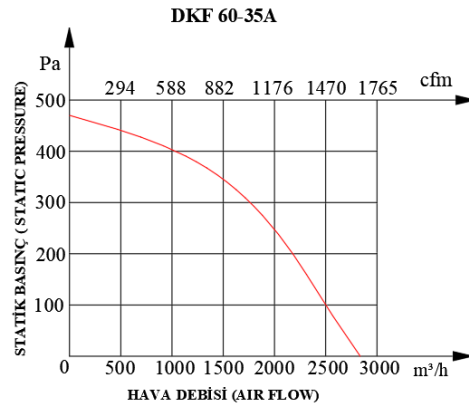

DKF

DIKDÖRTGEN KANAL TİPİ RADYAL FANLAR RECTANGULAR IN-LINE RADIAL FANS

DKF 60-35B

DKF 70-40A

DKF 70-40B

DKF 80-50

DKF 100-50