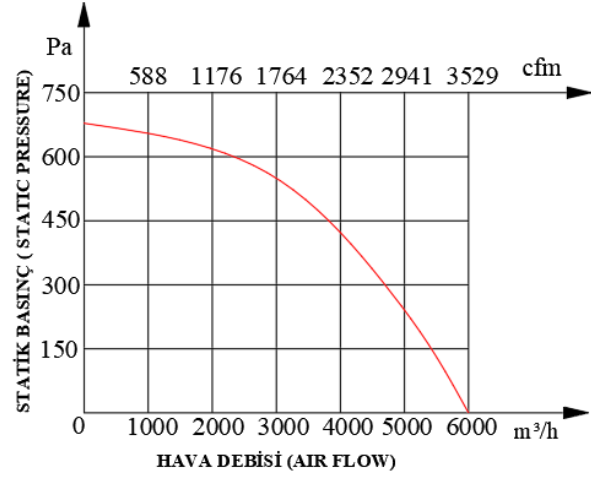

DKFH

**DİKDÖRTGEN KANAL TİPİ
HARİCİ MOTORLU RADYAL FANLAR
RECTANGULAR IN-LINE RADIAL FANS
WITH OUTSOURCED MOTOR**

DKFH 315

DKFH 355

DKFH 400

DKFH 450

DKFH 500

DKFH 560
