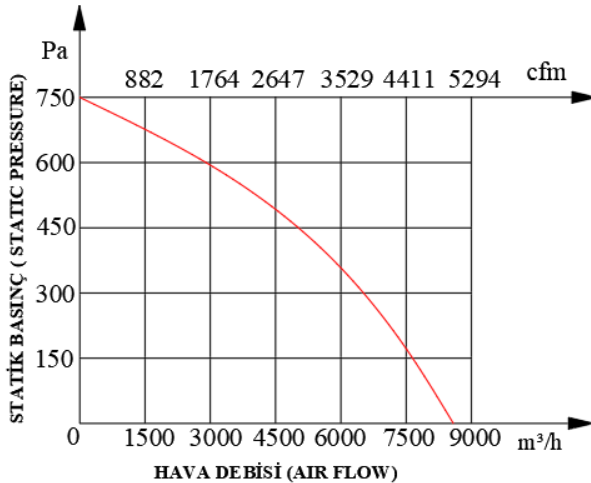

DKFH

**DİKDÖRTGEN KANAL TİPİ
HARİCİ MOTORLU RADYAL FANLAR
RECTANGULAR IN-LINE RADIAL FANS
WITH OUTSOURCED MOTOR**

DKFH 315

DKFH 355

DKFH 400

DKFH 450

DKFH 500

DKFH 560
