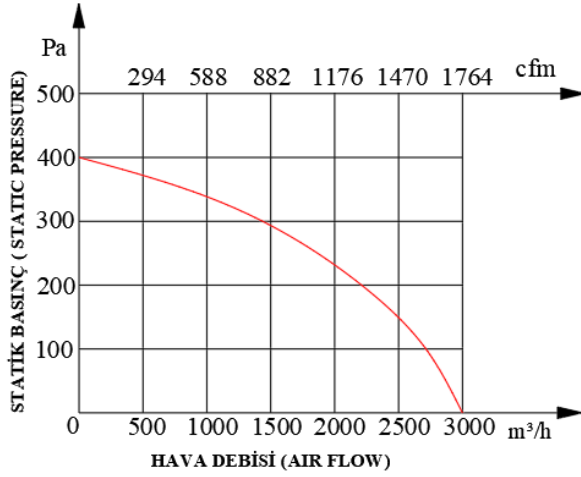

DKFH

**DİKDÖRTGEN KANAL TİPİ
HARİCİ MOTORLU RADYAL FANLAR
RECTANGULAR IN-LINE RADIAL FANS
WITH OUTSOURCED MOTOR**

DKFH 315

DKFH 355

DKFH 400

DKFH 450

DKFH 500

DKFH 560
