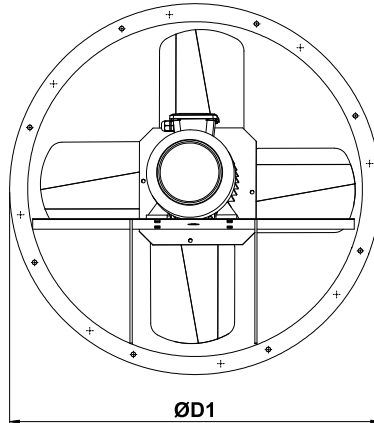

Kullanım Alanları : Her türlü geniş alan havalandırmasında kullanıma uygundur.

- Has airflow between 3.500 m³/h – 50.000 m³/h.
- Casing and impeller are made of DKP sheet metal and protected against corrosion by electrostatic powder paint.
- Impeller is dynamically balanced.
- Directly coupled motors with the brands of GAMAK, VOLT, WATT are used.
- Can be manufactured for using in the places that has high temperature according to request.
- Insulation : Class B
- Protection : IP 44

TEKNİK ÇİZİM VE ÖLÇÜLER / TECHNICAL DRAWINGS AND DIMENSIONS

Tip / Type	D	D1	L
KMP-300-4K-M/T	300	370	300
KMP-350-4K-M/T	350	420	325
KMP-400-4K-M/T	400	470	350
KMP-450-4K-M/T	450	520	400
KMP-500-4K-M/T	500	570	400
KMP-560-4K-M/T	560	630	450
KMP-630-4K-M/T	630	700	475
KMP-710-4K-M/T	710	780	525
KMP-800-4K-T	800	870	550
KMP-900-4K-T	900	970	600
KMP-1000-4K-T	1000	1100	600
KMP-1100-4K-T	1100	1200	700
KMP-1200-4K-T	1200	1300	750